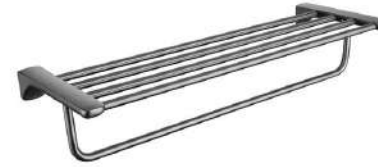

B13001-K
Hook

B13002-K
Roll Holder

B13003-K
Towel Ring

B13004-K
Soap Dish Holder

B13005-K
Tumbler Holder

B13007-K
Toilet Brush Holder

B19011-G
Double Towel Rack

B19008-G
Towel Bar

B62 Series. B26 Series-----Brass

B28 Series-----Brass

B28008
Towel Bar

B28009
Double Towel Bar

B28108
Towel Bar

B28109
Double Towel Bar

B28011
Double Towel Rack

B28111
Towel Rack